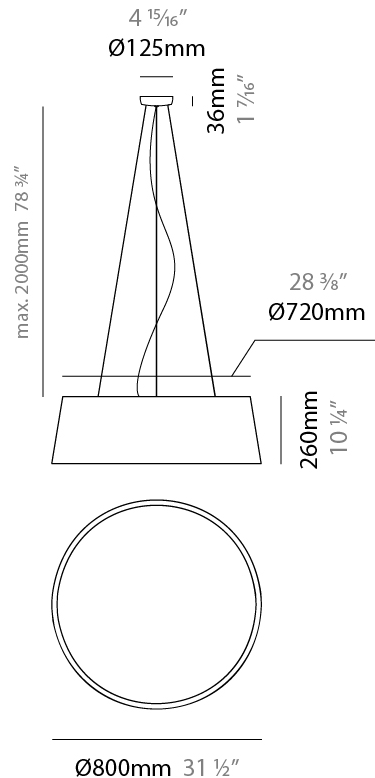

PROJECT _____
TYPE _____
SPECIFIER _____
QUANTITY _____
DATE _____

DRUM SUSPENSION

D111064-

base number   Finish   Finish
Options   Options

1. To build a product code in our configurator select the specify button on the base model # product page
2. To build a manual product code on this datasheet choose from the options listed below in blue font and add the suffix to the base model #

GENERAL

Series: Drum
Brand: Ole
Division: Design
Mounting Type: Suspension
Mounting Location: Ceiling
Subcategory: Up/Down Light

PHYSICAL

Shape: Drum
Diameter (mm): 800
Diameter (in): 31 1/2
Height (mm): 260
Height (in): 10 1/4
Max. Overall Height (mm): 2260
Max. Overall Height (in): 89
Light Distribution: Direct / Indirect
Weight (kg): 4.6
Weight (lbs): 10.12
Fixture Finish: BEI / BLK / BLU / COG / DGN / GRY / MRN / MOC / MUS / OLV / SIL / STN / TER / WHI
Holder Finish: BLK
Fixture Material: Fabric Cord / Metal
Cable Details: 2000mm Cable
Upon Request: Other fabric cord colors available upon request (see downloadable finish chart)

ELECTRICAL

Number of Lamps: 4
Lamp Type: LED Retrofit
Lamp Shape: A19
Bulb Included: Bulb Not Included
Max. Wattage Per Lamp (W): 15
Lamp Base: E26
Input Voltage (V): 120
Upon Request: 277Vac / GU24

LED

OPTICAL

RATINGS AND CERTIFICATIONS

Certified By: Certified for North American Standards
IP rating: IP20