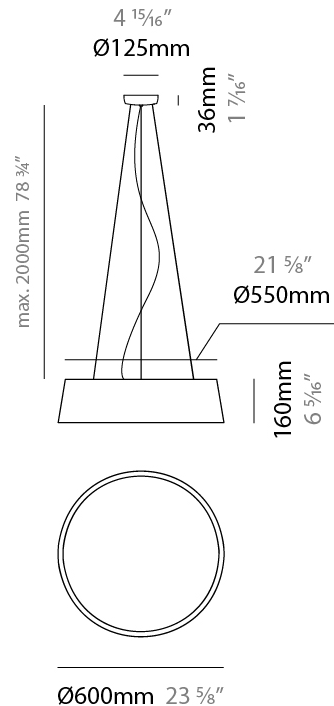

PROJECT	
TYPE	
SPECIFIER	
QUANTITY	
DATE	

DRUM SUSPENSION

D111063-

base number	Finish Options	Finish Options

1. To build a product code in our configurator select the specify button on the base model # product page
2. To build a manual product code on this datasheet choose from the options listed below in blue font and add the suffix to the base model #

GENERAL

Series: Drum
Brand: Ole
Division: Design
Mounting Type: Suspension
Mounting Location: Ceiling
Subcategory: Up/Down Light

PHYSICAL

Shape: Drum
Diameter (mm): 600
Diameter (in): 23 ⁵/₈
Height (mm): 160
Height (in): 6 ³/₁₆
Max. Overall Height (mm): 2160
Max. Overall Height (in): 85 ¹/₁₆
Light Distribution: Direct / Indirect
Weight (kg): 3.3
Weight (lbs): 7.26
Fixture Finish: BEI / BLK / BLU / COG / DGN / GRY / MRN / MOC / MUS / OLV / SIL / STN / TER / WHI
Holder Finish: BLK
Fixture Material: Fabric Cord / Metal
Cable Details: 2000mm Cable
Upon Request: Other fabric cord colors available upon request (see downloadable finish chart)

ELECTRICAL

Number of Lamps: 3
Lamp Type: LED Retrofit
Lamp Shape: A19
Bulb Included: Bulb Not Included
Max. Wattage Per Lamp (W): 15
Lamp Base: E26
Input Voltage (V): 120
Upon Request: 277Vac / GU24

LED

OPTICAL

RATINGS AND CERTIFICATIONS

Certified By: Certified for North American Standards
IP rating: IP20